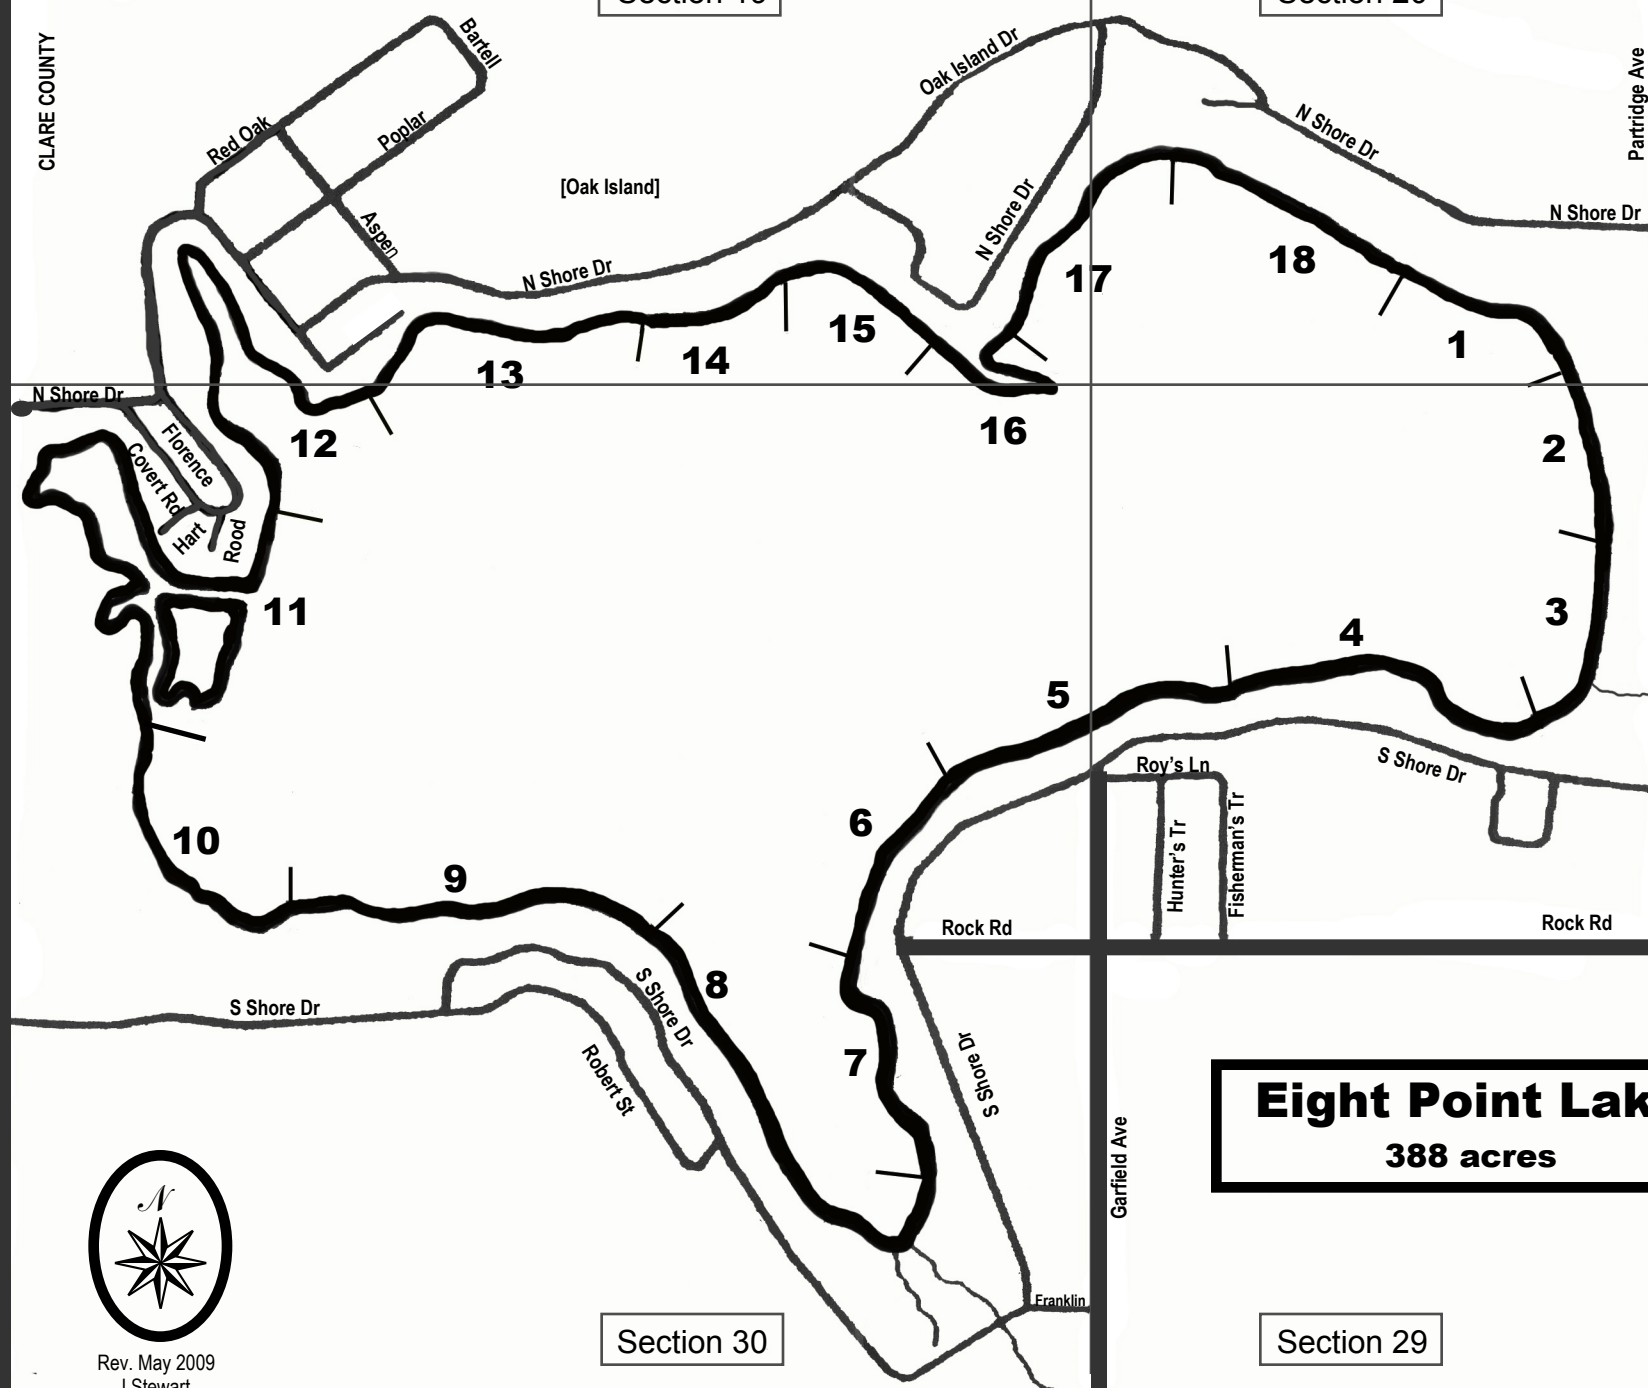

Section 19

Section 20

OSCEOLA COUNTY

CLARE COUNTY

Partridge Ave

Clareola Rd

Partridge Ave

Garfield Ave

Big Stone Lake Rd

Eight Point Lake
 388 acres

Section 30

Section 29

Rev. May 2009
 J Stewart